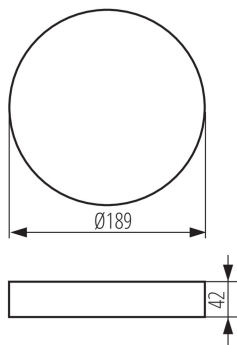

33653 AREL FRAME DO 20W W

Accessory for downlight fittings

5905339336538

GENERAL DATA:

Colour: white

Place of assembly: ceiling mounted

Height [mm]: 42

Diameter [mm]: 189

TECHNICAL DATA:

Enclosure material: plastic

LOGISTIC DATA:

Packaging method: 40

Number of units in the secondary packaging: 1

Number of units in the packaging: 40

Net unit weight [g]: 124

Grammage [g]: 221.5

Length of a unit pack [cm]: 19.5

Width of a unit pack [cm]: 4.5

Height of a unit pack [cm]: 19.5

Weight of a cardboard box [kg]: 8.86

Width of a cardboard box [cm]: 41

Height of a cardboard box [cm]: 41

Length of a cardboard box [cm]: 49

Volume of a cardboard box [m³]: 0.082369

ADDITIONAL INFORMATION:

- Frame for surface mounting of Kanlux AREL LED downlights.